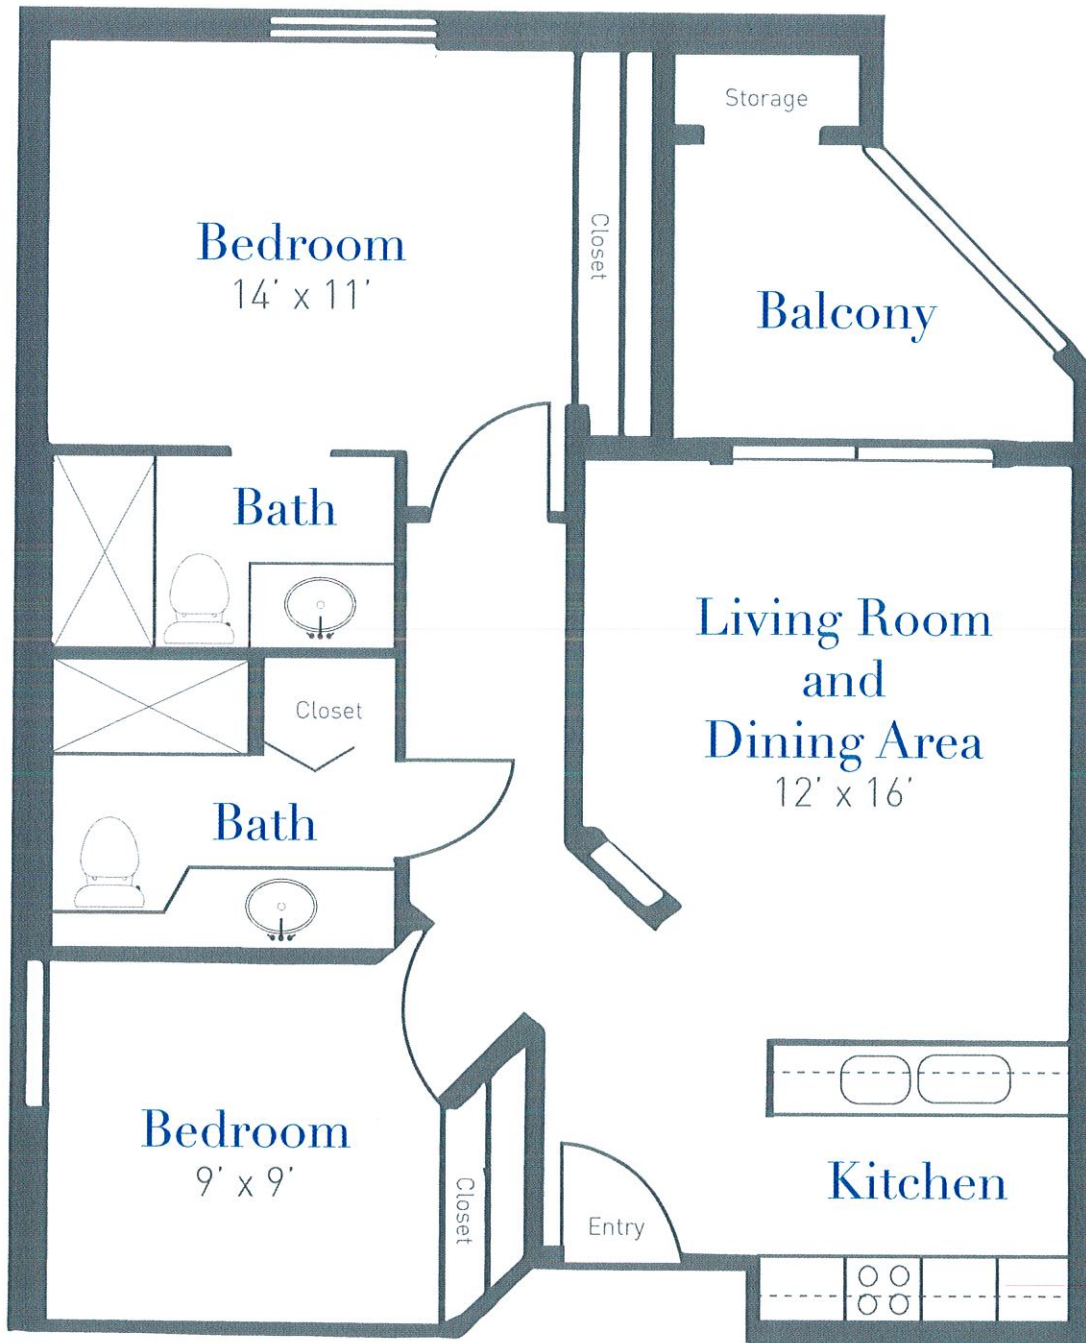

# Aspen

2 bedroom, 2 bath | 1015 sq. ft.

The *Springa*™  
of  
Scottsdale

RESORT RETIREMENT LIVING

INDEPENDENT LIVING | ASSISTED LIVING

3212 North Miller Road | Scottsdale, AZ 85251 | 480.941.9026 | [thespringsofscottsdale.com](http://thespringsofscottsdale.com)