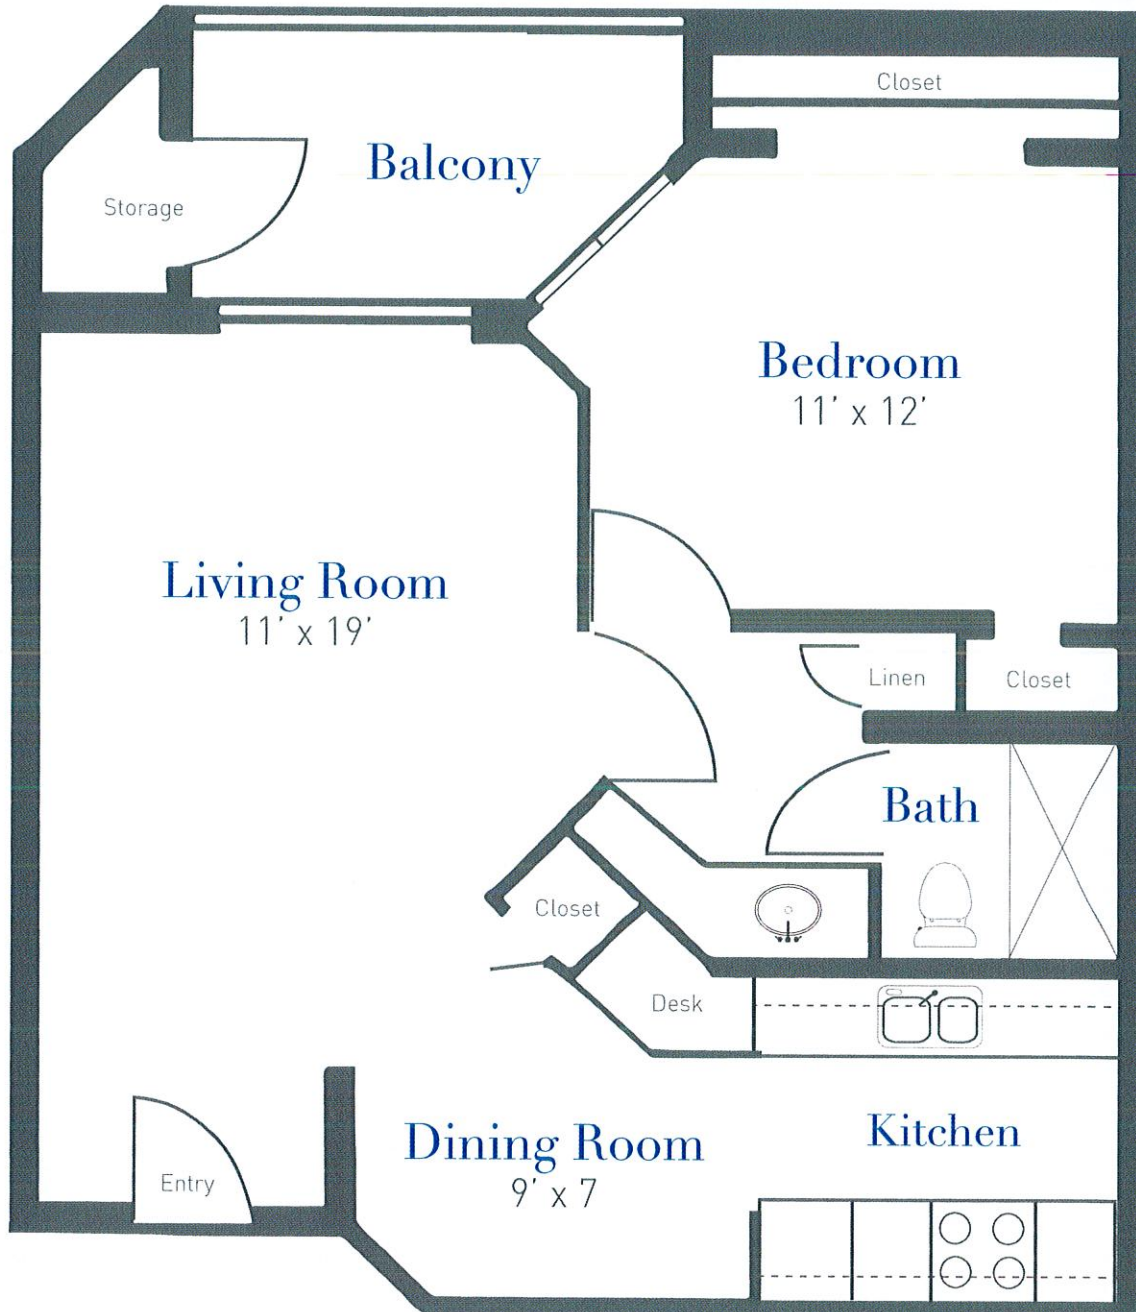

# Willow

1 bedroom, 1 bath | 725 sq. ft.

The *Springe*<sup>™</sup>  
of  
Scottsdale  
RESORT RETIREMENT LIVING

INDEPENDENT LIVING | ASSISTED LIVING

3212 North Miller Road | Scottsdale, AZ 85251 | 480.941.9026 | [thespringsofscottsdale.com](http://thespringsofscottsdale.com)