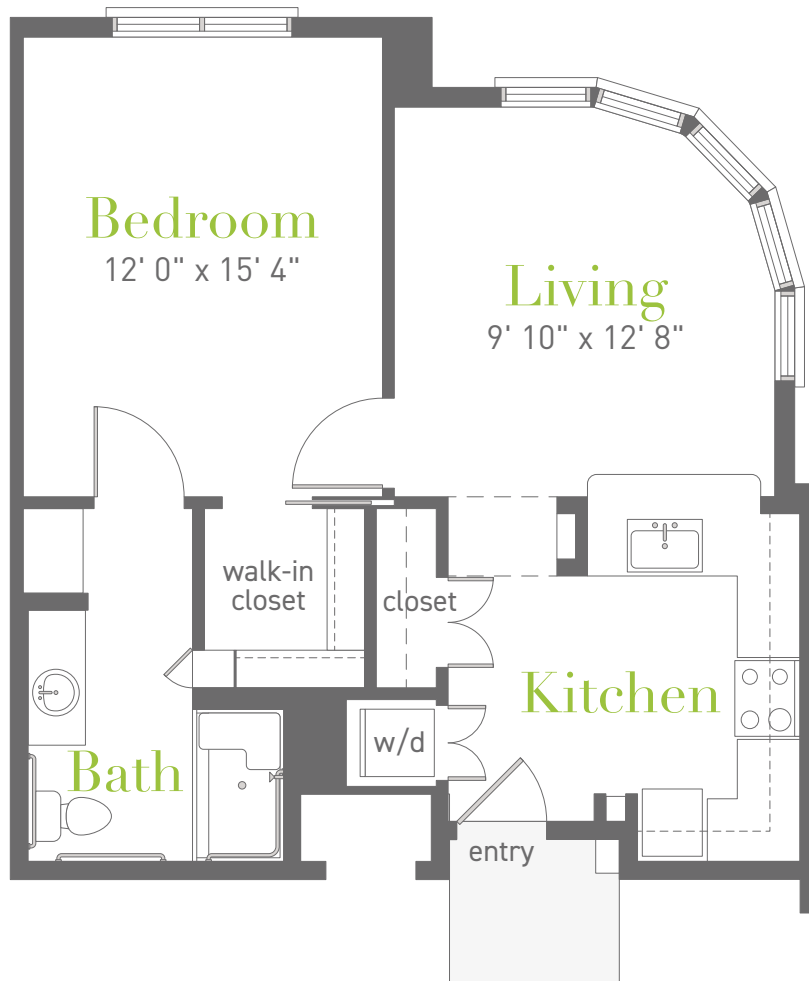

Cypress

1 bedroom • 1 bath • 688 sq. ft.

INDEPENDENT LIVING · ASSISTED LIVING